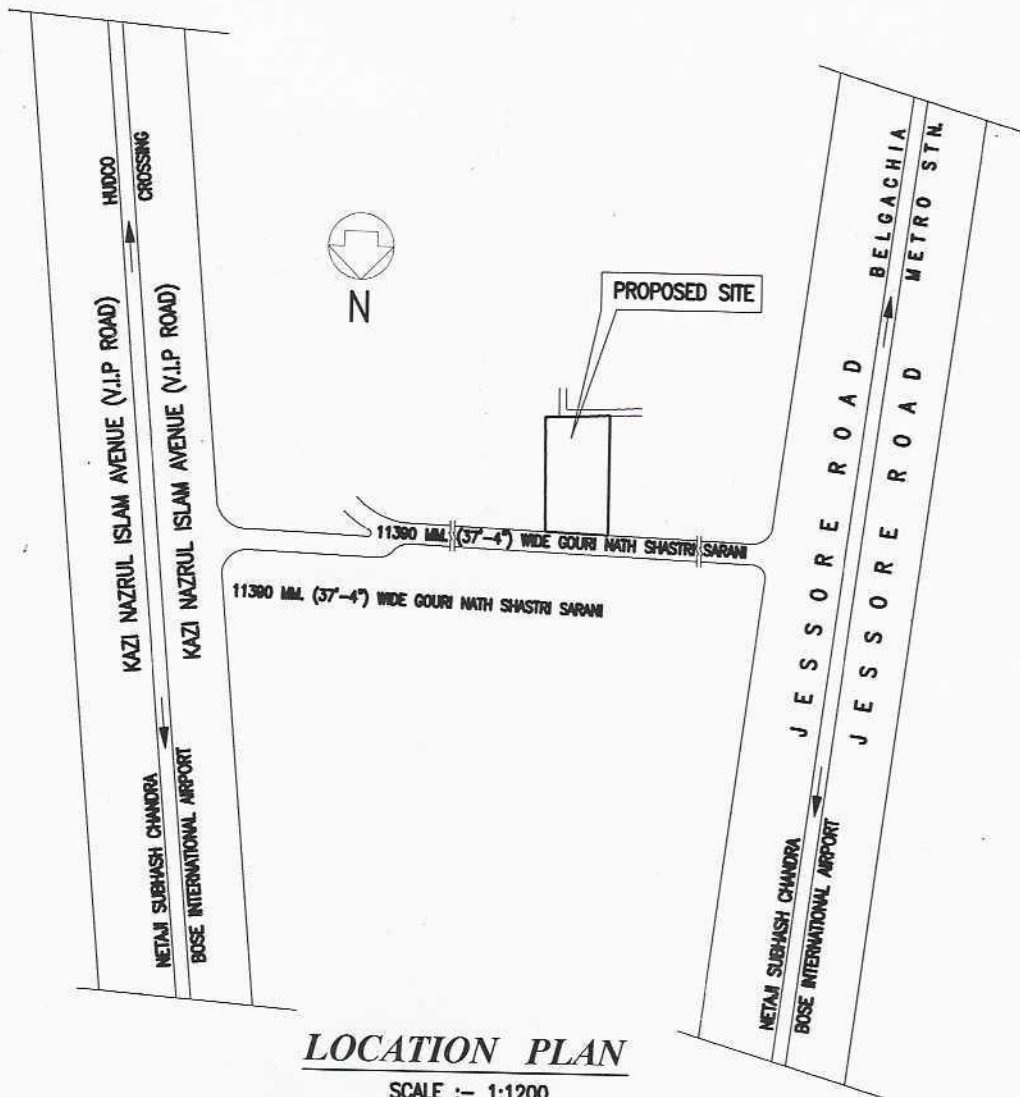

SOUMEN DE RAY & TAPAN HALDER

DEVELOPER & CONTRACTOR

110/2, Shyamnagar Road, Kolkata - 700 055

Mobile : 9874622142 / 9836670762

LOCATION PLAN

SCALE :- 1:1200